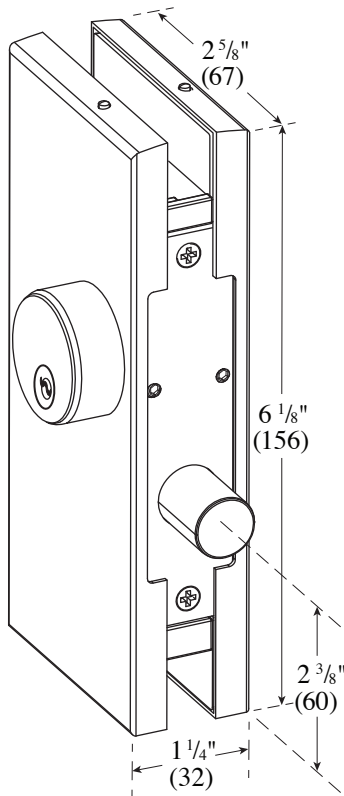

# PF-DBLOCK Vertical Patch Lock Glass Fabrication Sketch

**ASSA ABLOY**

The global leader in  
door opening solutions

For installation instructions please visit our website [www.assaabloyglass.us](http://www.assaabloyglass.us)

**DIMENSIONS IN INCHES (MILLIMETERS)  
NOT TO SCALE**

## PF-DBLOCK Fabrication Sketch

**Effective date:**  
October 31, 2017

**Supersedes:** All Previous  
ASSA ABLOY Glass Door  
Patch Fitting products  
conform to ANSI/BHMA  
156.7.

**USE FABRICATION SKETCH TO CUT GLASS.**  
Cut away glass (shaded area) along dotted  
line to match sketch dimensions.