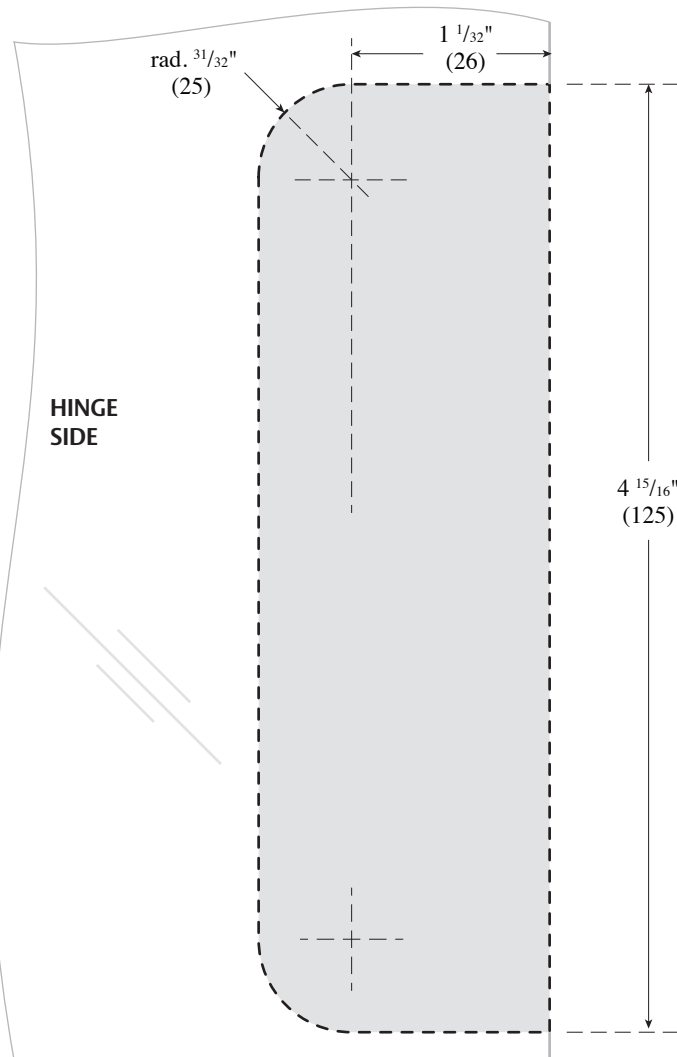

# PF-DBLOCK Vertical Patch Lock Glass Fabrication Sketch

**ASSA ABLOY**

The global leader in  
door opening solutions

For installation instructions please visit our website [www.assaabloyglass.us](http://www.assaabloyglass.us)

**DIMENSIONS IN INCHES (MILLIMETERS)  
NOT TO SCALE**

## PF-DBLOCK Fabrication Sketch

**Effective date:**  
October 31, 2017

**Supersedes:** All Previous  
ASSA ABLOY Glass Door  
Patch Fitting products  
conform to ANSI/BHMA  
156.7.

**USE FABRICATION SKETCH TO CUT GLASS.**  
Cut away glass (shaded area) along dotted  
line to match sketch dimensions.