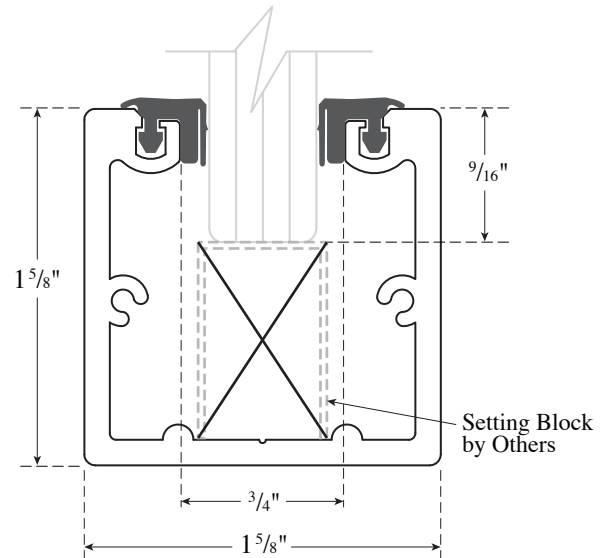

300 Main Street
Rockwood, Pennsylvania 15557
P: 855.594.6989 • F: 844.851.8665
www.assaabloyglass.us
Orders.GlassSolutions@assaabloy.com • TechSupport.GlassSolutions@assaabloy.com