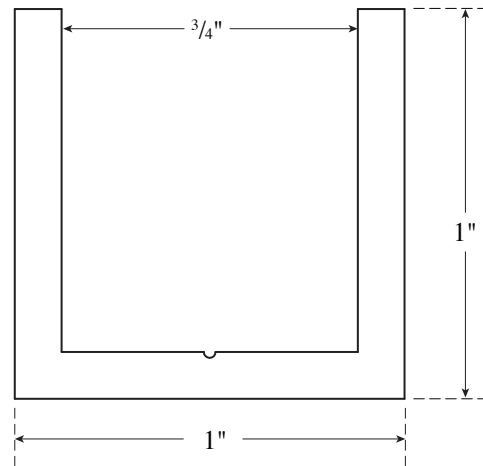

HEIGHT

1"

Specifications:

MATERIAL:

Aluminum

300 Main Street
Rockwood, Pennsylvania 15557
P: 855.594.6989 • F: 844.851.8665
www.assaabloyglass.us
Orders.GlassSolutions@assaabloy.com • TechSupport.GlassSolutions@assaabloy.com