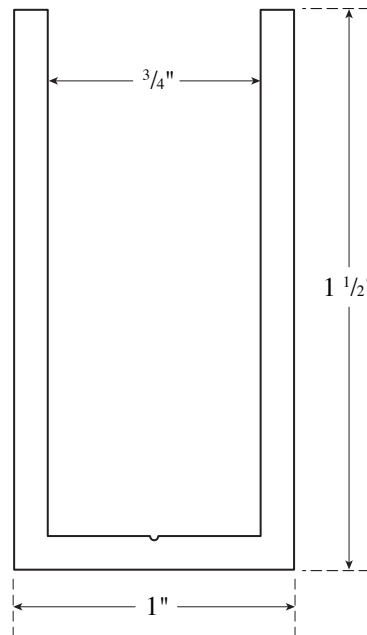

The global leader in
door opening solutions

UWD-2000x1000 Wet/Dry U-Channel

Available Finishes:

- US32D/630
- US32/629
- US28/628
- 314

GLASS THICKNESS

$\frac{3}{8}$ ", $\frac{1}{2}$ ", $\frac{9}{16}$ "

HEIGHT

2"

Specifications:

MATERIAL:

Aluminum

300 Main Street
Rockwood, Pennsylvania 15557
P: 855.594.6989 • F: 844.851.8665
www.assaabloyglass.us
Orders.GlassSolutions@assaabloy.com • TechSupport.GlassSolutions@assaabloy.com