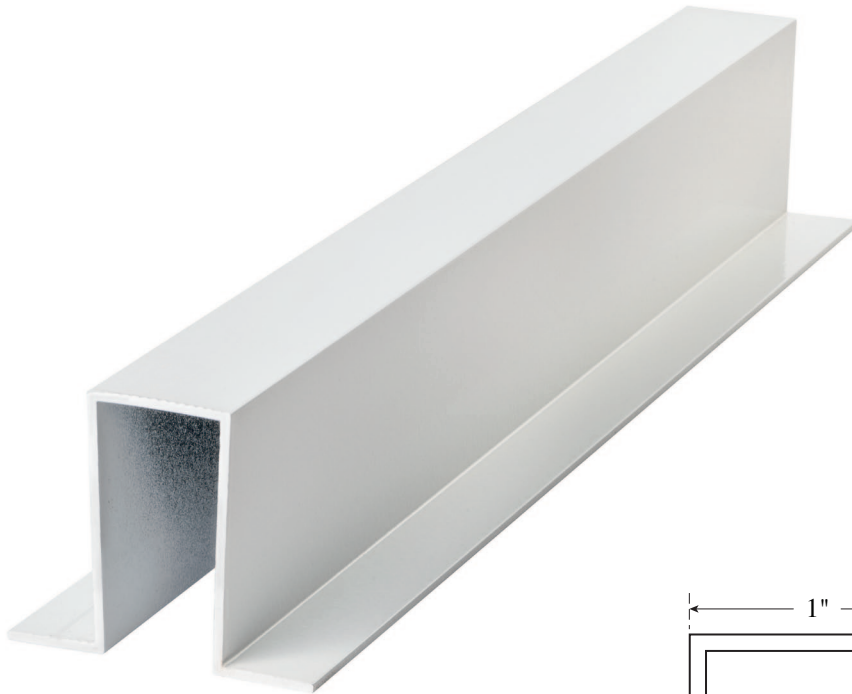

## UWD-HAT-1750x1000 Wet/Dry U-Channel

### Available Finishes:

Powder Coat  
White

#### MATERIAL:

Aluminum Body - Powder Coated White  
Sold in 10 ft lengths

#### WHERE USED:

Sidelite top - recessed into ceiling